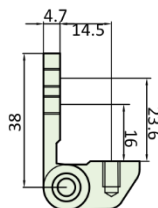

# PRODUCT FEATURES & TECHNICAL INFORMATION

- High security hinge in solid natural polished brass
- Concealed fixing holes and nylon bushes for superior longevity
- For use on windows and doors
- Hinges are non-handed and share same fixed leaf 85mm fixings
- BS1260 features slotted fitting holes to allow adjustability.
- BS1260EXT has an extended leaf for use with W50TB and Steele Arte systems

## BS1260 Slim Line Butt Hinges – 85mm

BS1260 & Dimensions

BS1260EXT & Dimensions