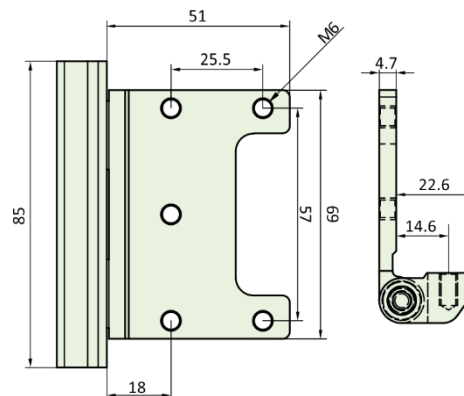

# PRODUCT FEATURES & TECHNICAL INFORMATION

- High security hinge in solid natural polished brass
- Concealed fixing holes and nylon bushes for superior longevity
- For use on windows and doors
- Hinges are non-handed and share same fixed leaf 85mm fixings
- BS1260 features slotted fitting holes to allow adjustability.
- BS1260EXT has an extended leaf for use with W50TB and Steele Arte systems

## BS1260 Slim Line Butt Hinges – 85mm

BS1260 & Dimensions

BS1260EXT & Dimensions