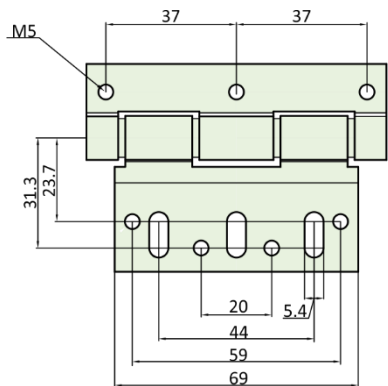

# PRODUCT FEATURES & TECHNICAL INFORMATION

- High security hinge in solid natural polished brass
- Concealed fixing holes and nylon bushes for superior longevity
- For use on windows and doors
- Hinges are non-handed and share same fixed leaf 85mm fixings
- BS1260 features slotted fitting holes to allow adjustability.
- BS1260EXT has an extended leaf for use with W50TB and Steele Arte systems

## BS1260 Slim Line Butt Hinges – 85mm

BS1260 & Dimensions

BS1260EXT & Dimensions